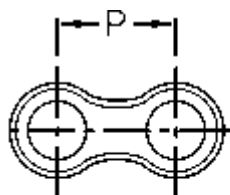

Data Sheet

Article number: 6100120101

Description: Connecting link 1 1/2 x 1 duplex 24B-2

Measures

Breaking power = 255360

W = 25,40

C = 101,70

d = 14,63

D = 25,40

E = 48,36

For chain size = 1 1/2

For chain type = 24 B-2

P = 38,10