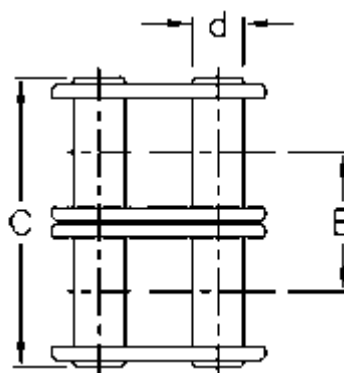

Data Sheet

Article number: 6100120101

Description: Connecting link 1 1/2 x 1 duplex 24B-2

Measures

Breaking power = 255360

W = 25,40

C = 101,70

d = 14,63

D = 25,40

E = 48,36

For chain size = 1 1/2

For chain type = 24 B-2

P = 38,10